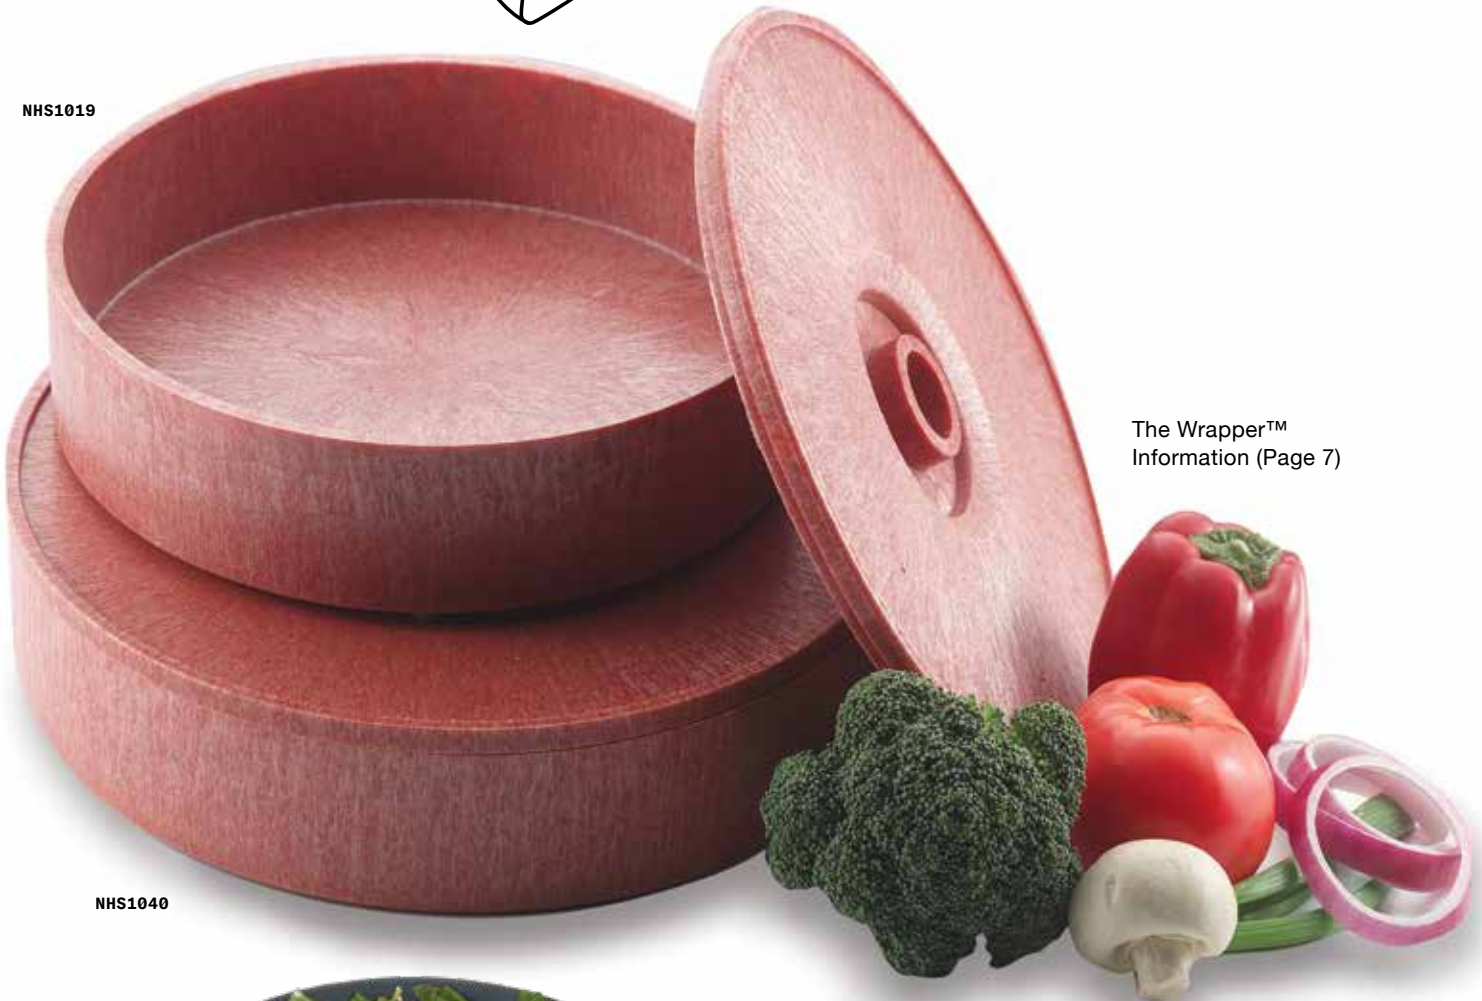

The Wrapper™

The Wrapper is a necessity for preparing the newest deli sensation...

The Wrap!

*Keep wraps warm and fresh!
Microwave and dishwasher safe,
stackable, thermally insulated,
and virtually unbreakable!*

NHS1019

The Wrapper™
Information (Page 7)

NHS1040

HS1038SB

HS1038

HS Deli Servers are
ideal for customer
presentation!
Information (Page 17)

Curved Service Tray

Curved service tray with reusable non-skid liner. Ergonomic design makes it easy for waitstaff to serve beverages and appetizers.